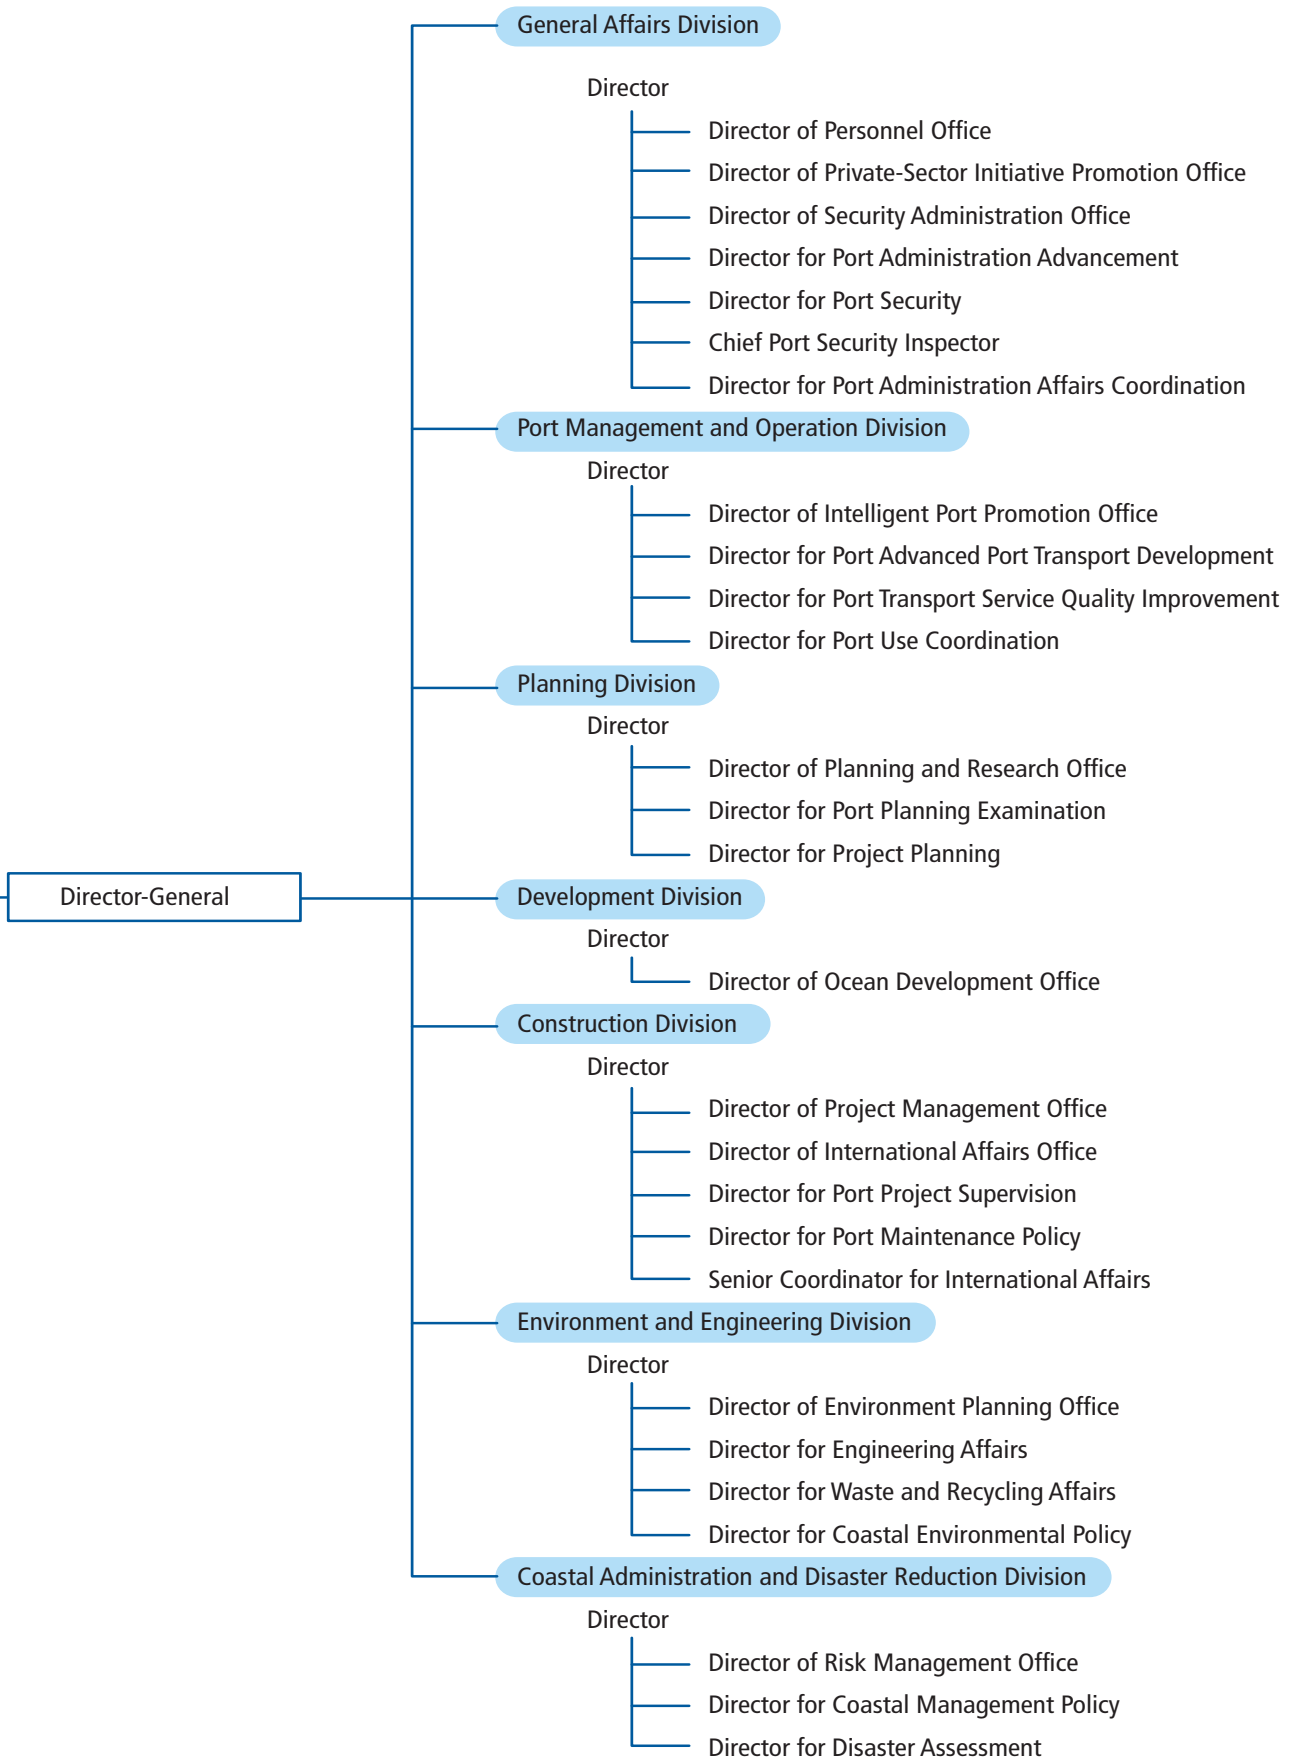

5. Organizational Structure of Ports and Harbours Bureau

Ports and Harbours in Japan 2005

Published in 2005
by International Affairs Office,
Ports and Harbours Bureau,
Ministry of Land, Infrastructure and Transport
2-1-3 Kasumigaseki, Chiyoda-ku, Tokyo
Tel: 03-5253-8679
Fax: 03-5253-1652