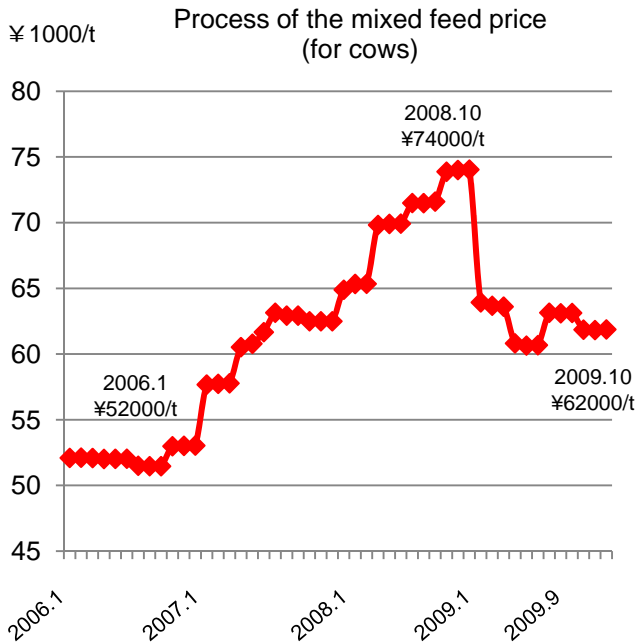

Strengthening food supply capabilities

Grassland improvement for feedstuff base

Changing to the high productivity grassland

The prefecture-operated grassland improvement project

It is necessary to promote an increase in production of self-feedstuff by making a best use of grassland based on the price increase of the mixed feed.

Corresponding measure

Improving unit yield and quality, promoting effective use for production basis of large machinery system by improving grassland

High productivity grassland (after project)