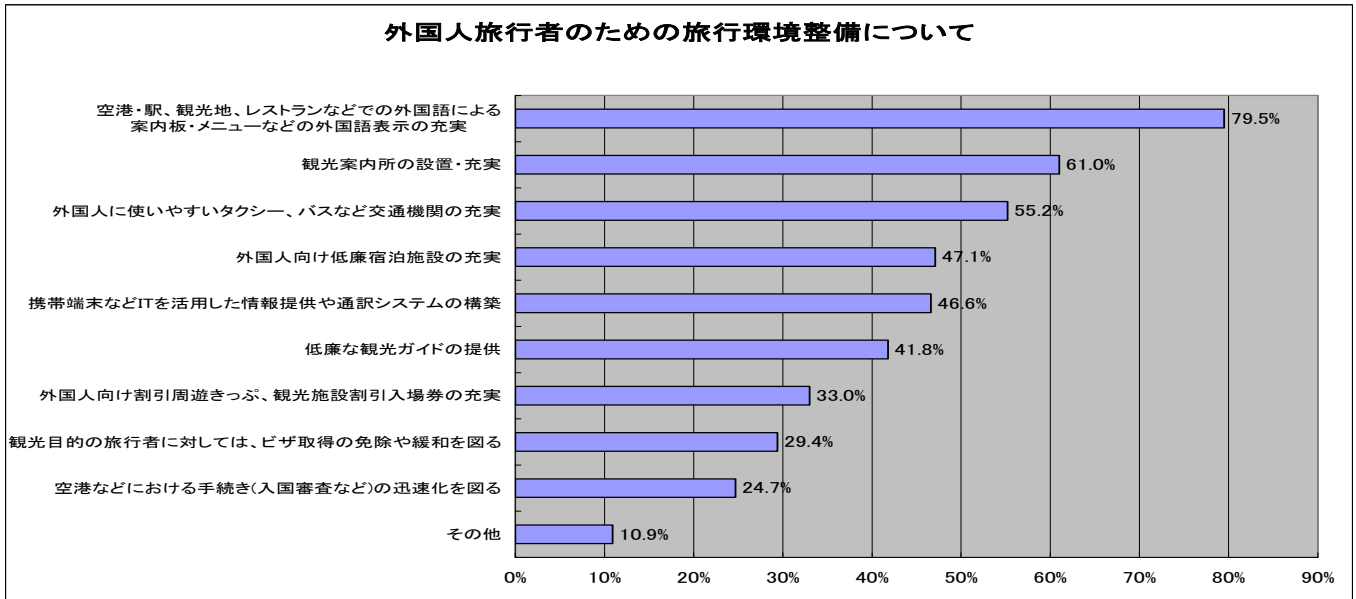

外国人旅行者のための旅行環境整備(問10)

		1	2	6	5	4	3	7	8	9	10
		外国語表示の充実	観光案内所の設置・充実	外国人に使いやすいタクシー、バスなど交通機関の充実	外国人向け低廉宿泊施設の充実	携帯端末などITを活用した情報提供や通訳システムの構築	低廉な観光ガイドの提供	外国人向け割引周遊きっぷ、観光施設割引入場券の充実	観光目的の旅行者に対しては、ビザ取得の免除や緩和を図る	空港などにおける手続き(入国審査など)の迅速化を図る	その他
年齢別											
合計	667	79.5%	61.0%	55.2%	47.1%	46.6%	41.8%	33.0%	29.4%	24.7%	10.9%
20歳代	108	74.1%	61.1%	58.3%	35.2%	42.6%	25.9%	28.7%	22.2%	20.4%	6.5%
30歳代	177	72.9%	59.3%	58.2%	46.3%	37.3%	38.4%	34.5%	27.1%	19.8%	9.6%
40歳代	173	82.7%	57.2%	53.8%	49.7%	48.0%	39.9%	35.8%	30.6%	25.4%	12.1%
50歳代	114	85.1%	54.4%	49.1%	46.5%	51.8%	44.7%	23.7%	28.1%	21.9%	9.6%
60歳代	79	84.8%	79.7%	54.4%	55.7%	57.0%	63.3%	38.0%	41.8%	36.7%	16.5%
70歳代	16	87.5%	75.0%	62.5%	68.8%	75.0%	81.3%	56.3%	37.5%	62.5%	25.0%
地域ブロック別											
合計	667	79.5%	61.0%	55.2%	47.1%	46.6%	41.8%	33.0%	29.4%	24.7%	10.9%
北海道	50	80.0%	62.0%	50.0%	42.0%	42.0%	40.0%	24.0%	34.0%	34.0%	18.0%
東北	61	85.2%	59.0%	68.9%	55.7%	62.3%	45.9%	34.4%	36.1%	27.9%	8.2%
関東	158	75.3%	62.7%	51.9%	46.8%	38.6%	41.8%	38.6%	25.3%	23.4%	12.7%
北陸	48	72.9%	56.3%	56.3%	43.8%	37.5%	29.2%	39.6%	35.4%	16.7%	6.3%
中部	81	80.2%	69.1%	50.6%	42.0%	42.0%	37.0%	30.9%	29.6%	27.2%	9.9%
近畿	92	77.2%	56.5%	55.4%	46.7%	47.8%	44.6%	29.3%	29.3%	27.2%	9.8%
中国	58	81.0%	51.7%	50.0%	43.1%	55.2%	44.8%	20.7%	31.0%	17.2%	8.6%
四国	43	86.0%	67.4%	60.5%	53.5%	55.8%	60.5%	41.9%	18.6%	30.2%	14.0%
九州	76	84.2%	61.8%	59.2%	51.3%	51.3%	36.8%	32.9%	30.3%	21.1%	10.5%
職種別											
合計	667	79.5%	61.0%	55.2%	47.1%	46.6%	41.8%	33.0%	29.4%	24.7%	10.9%
自営業主・家族従事者	75	82.7%	58.7%	49.3%	52.0%	46.7%	44.0%	36.0%	32.0%	21.3%	10.7%
管理・専門技術職	145	80.7%	60.7%	61.4%	45.5%	54.5%	48.3%	33.1%	33.8%	29.7%	14.5%
事務職	131	77.9%	54.2%	56.5%	38.9%	40.5%	23.7%	27.5%	26.0%	21.4%	8.4%
販売・サービス・労務職	80	77.5%	61.3%	55.0%	48.8%	42.5%	43.8%	36.3%	41.3%	23.8%	11.3%
主婦	147	76.9%	63.3%	45.6%	49.0%	41.5%	40.1%	29.9%	13.6%	19.7%	7.5%
無職	89	83.1%	69.7%	64.0%	52.8%	55.1%	57.3%	40.4%	40.4%	33.7%	14.6%