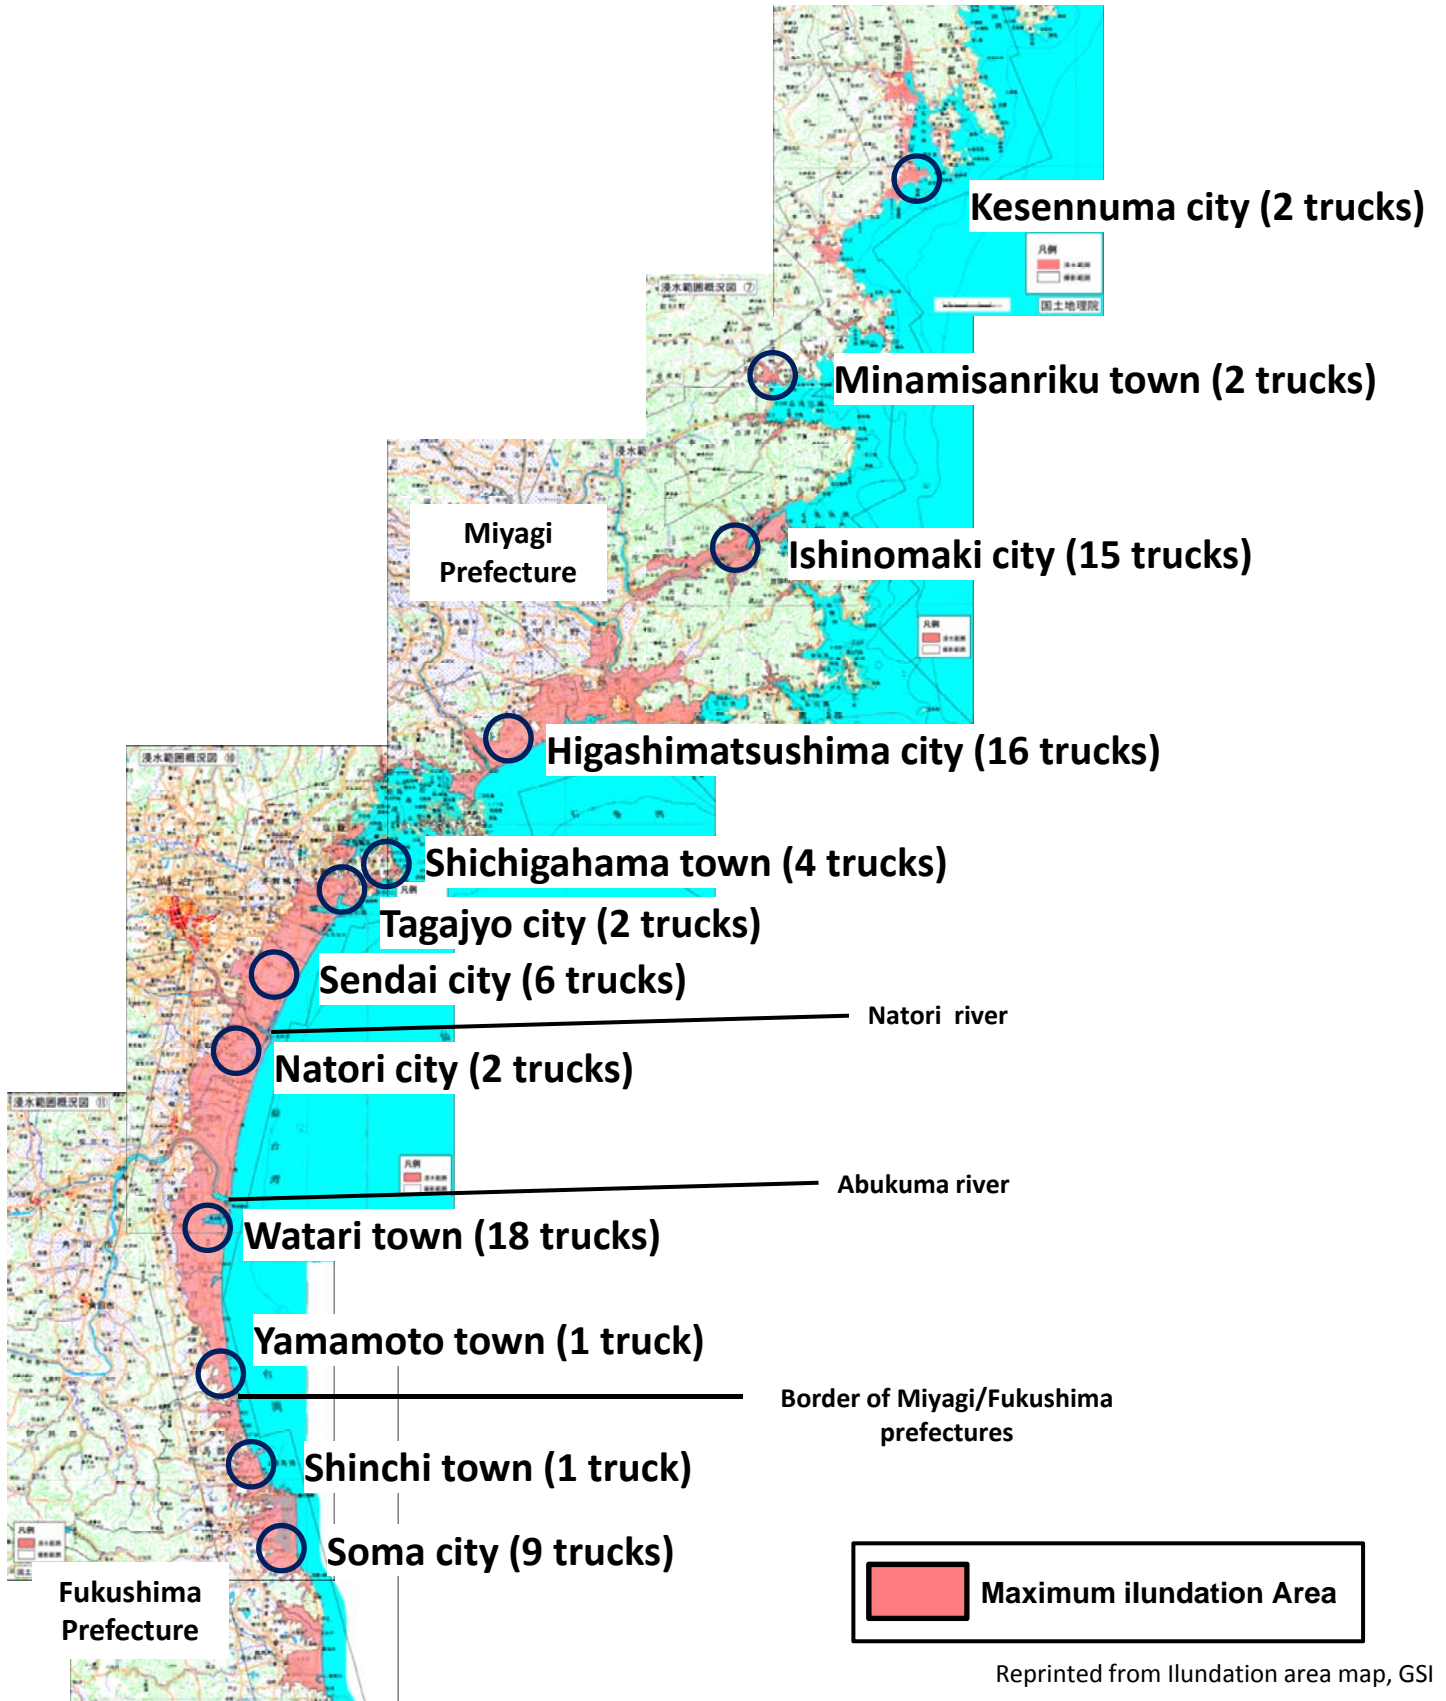

MLIT's drain-pump truck deployment

As of 18:00 10th April

Reprinted from Inundation area map, GSI