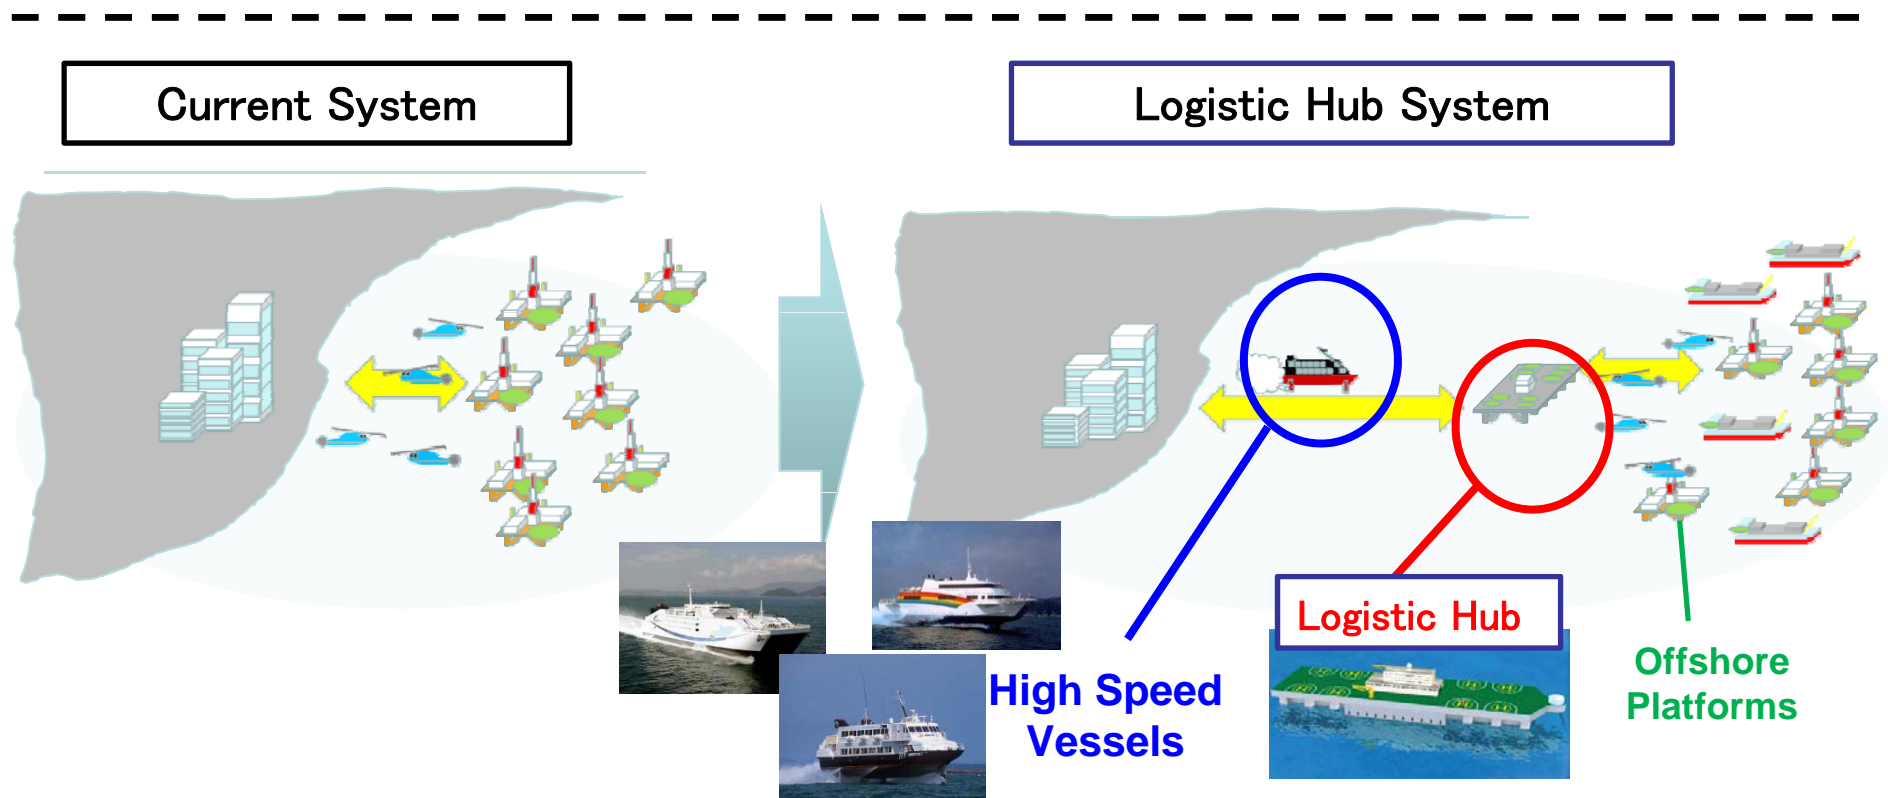

Concept:

- Logistic Hub system can provide solutions for the transportation in the Pre-salt area between coast and offshore platforms.
- High Speed Vessels (HSV) for Coast connection
- Offshore platforms to Hub connection by helicopters

Functions:

■ Transportation hub

- ✓ Heliport (takeoff and landing / fueling), helicopter hanger/elevator
- ✓ Air traffic control tower, air surveillance radar, airway beacon
- ✓ Berth for safe and efficient transfer of workers and cargo
- ✓ Cargo storage (fuel, food etc.)
- ✓ Accommodation
- ✓ Workshop for maintenance

■ Offshore disaster response base

- ✓ Oil fence, oil treatment, oil adsorbent
- ✓ Fire extinguishant
- ✓ Medical facility