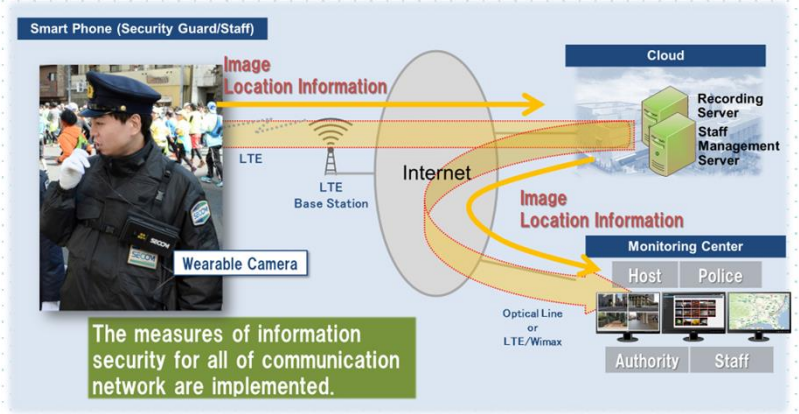

1-10. Staff Operation System

Category	Area	Terminal Operations
	Theme	Security and Safety

Product Summary

- Security guards are equipped with the wearable camera on their chest, and the live images through the wearable camera enables controllers to remotely give proper instruction to security guards.
- Beacons enable controllers to get the position of each security guard, therefore they can give an instruction to a security guard who is near the site where an incident occurs.

Features

- Consideration for people nearby:
A sign, "Recording" is indicated on the case of the wearable camera when it is in operation.
- Chat function with photos attached:
Able to share incidents with other security guards on duty.

Applications

- Inside Passenger Terminal Building

Past Installations

- Japanese airport: Haneda (Intl Terminal Building)

Device used

Smart Phone+Special Case+Special Speaker Microphone/Earphone

System Diagram