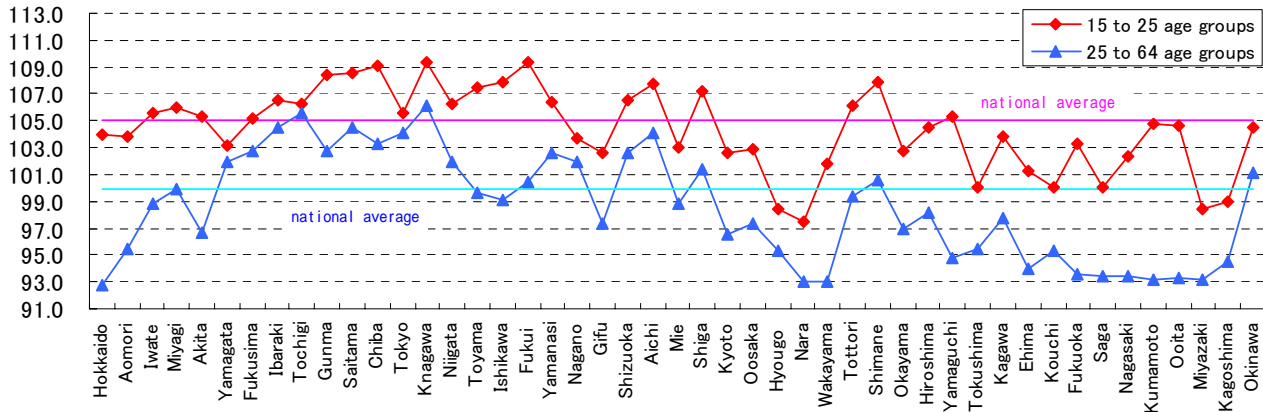

## Disparities of proportion of males to females by age and prefectures

A look at ratio of males to females for the 15 to 24 and 25 to 64 age groups categorized by prefecture shows that the Kanto region, which includes Tokyo, has the highest concentration of males.

Ratio of males to females by prefecture (15 to 24 and 25 to 64 age groups) in 2004

Note:

The ratio of males to females expresses the number of males for every 100 females.