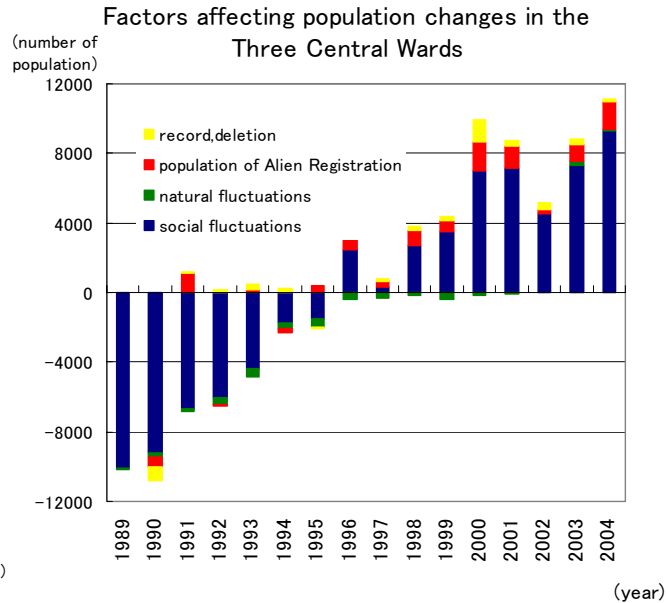

### Population changes in the special ward and the three major wards in Tokyo.

A look at population changes in the center of Tokyo Metropolis (the Tokyo Special Zone and Three Central Wards) shows that since the late 1990s this area is once again experiencing net migration and that the rate of that growth is accelerating.

Note: The Three Central Wards comprise Chiyoda Ward, Chuo Ward, and Minato Ward.