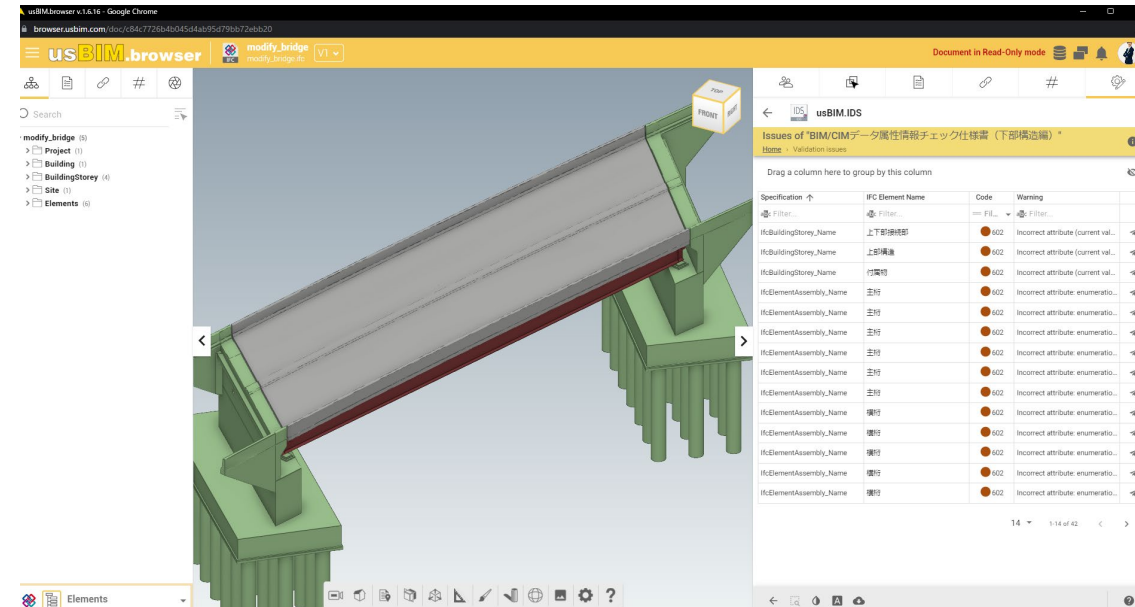

IDS : Information Delivery Specifications(2)

IDSを実装したソフトウェアは、イタリアのACCA社等が展開している。

IDS作成ツール

IDS検証ツール